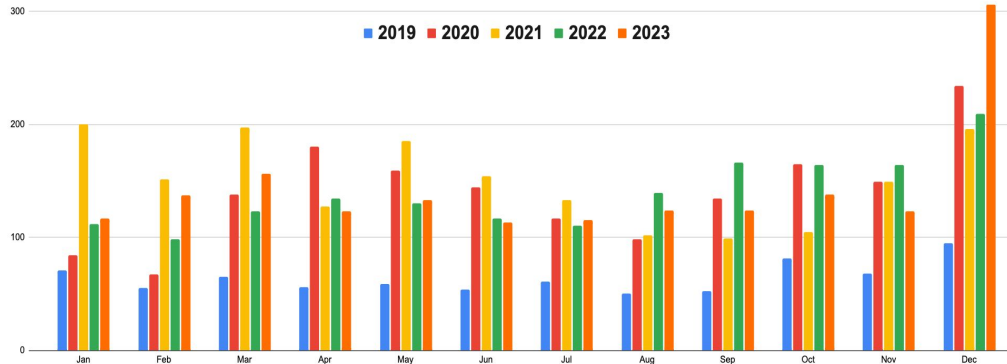

Number of Food Parcels distributed yearly comparison