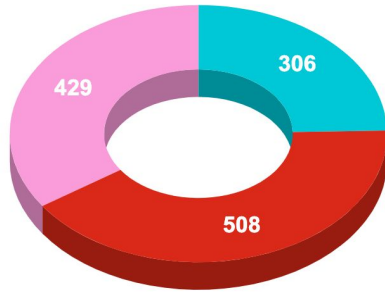

December Statistics 2023

Totals of December

- Number of Parcels
- Number of Adults fed
- Number of Children fed

Over the December period we saw a large increase in the number of clients in comparison to 2022. Whilst Christmas is always an expensive time of year, we also believe the higher volume of clients may have been due to the increase in cost of living and the rise in energy prices.